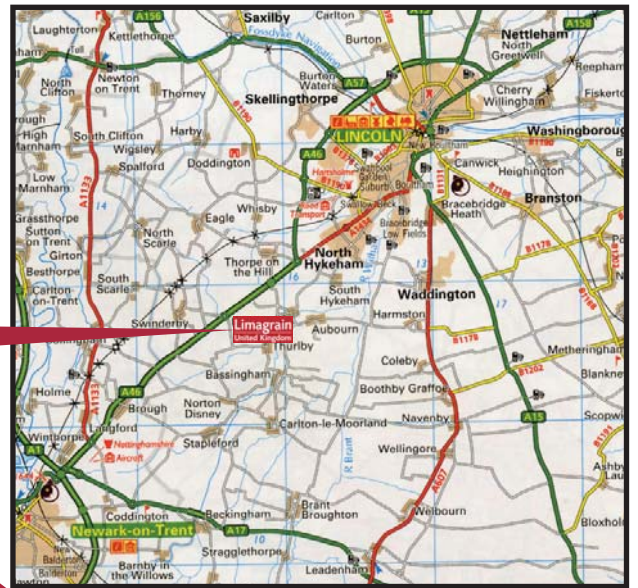

## HOW TO FIND US

**WE ARE HERE**

### LOCATION

Our office is located at Witham St Hughs, Lincolnshire, just off the A46 midway between Newark and Lincoln.

### BY ROAD

Witham St Hughs is readily accessed from the A1, M1, M62 and M18. It is situated just off the A46 between Newark and Lincoln.

### BY RAIL

To Newark Northgate Station. On the main Intercity network with direct trains from London Kings Cross (1hr 30mins), and the north. Newark to Witham St Hughs takes 15 minutes by taxi.