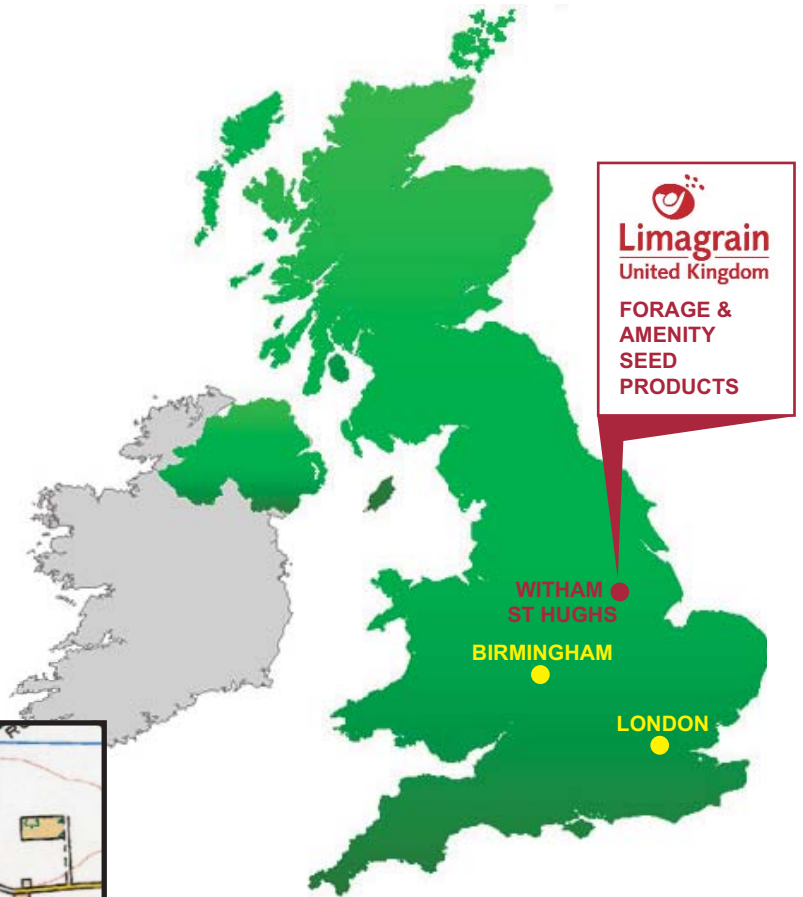

Limagrain UK Limited  
Forage & Amenity Seed Products  
Camp Road  
Witham St Hughs  
Lincoln  
LN6 9TW

Tel: 01522 861300  
Fax: 01522 869703

## HOW TO FIND US

**WE ARE HERE**

### LOCATION

Our office is located at Witham St Hughs, Lincolnshire, just off the A46 midway between Newark and Lincoln.

### BY ROAD

Witham St Hughs is readily accessed from the A1, M1, M62 and M18. It is situated just off the A46 between Newark and Lincoln.