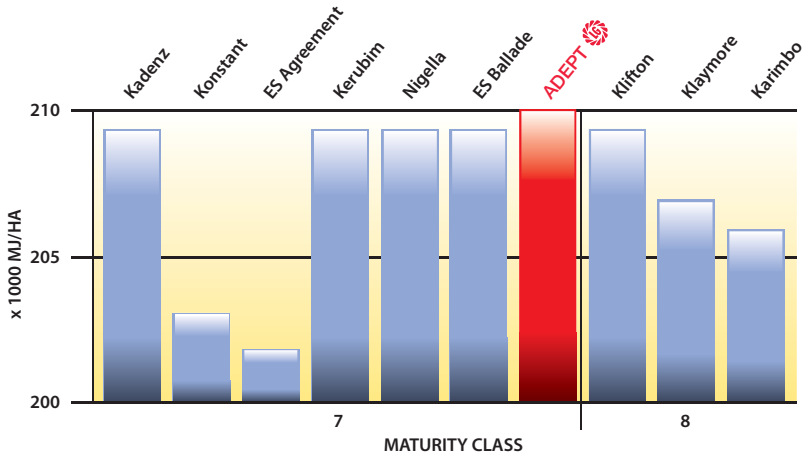

ADEPT

Ticks all the right boxes!

- ADEPT is early to harvest (Maturity Class 7) and suitable for growing on most sites
- With high dry matter yields (104% controls) ADEPT will provide good silage yields
- ADEPT has superb digestibility from both its high starch content and also its exceptional cell wall digestibility, making ADEPT one of the best varieties available

**MATURITY CLASS 7
EARLY**

**EARLY VIGOUR 7.3
VERY GOOD**

**STANDING POWER 8.3
EXCELLENT**

Dry matter yields

(NIAB favourable sites - 2010 list)

ME Yields

(NIAB favourable sites - 2010 list)

Limagrain & NIAB trials 2003 - 2008

(Combined data favourable sites)

Value Adept DM yield is £631 per acre

Maize silage valued at £90 /t DM

Starch yield

(NIAB favourable sites - 2010 list)

Adept starch yield is worth £430 per acre.

Starch valued at £170 /t DM (based on winter wheat at £100 per tonne).

Maize varieties don't always travel well - that's why we've developed the most suitable varieties specifically for UK farmers from Scotland to the South Coast at our breeding and test sites across the country. So it comes as no surprise that over one third of the maize grown in the UK is developed and bred by Limagrain UK - experience *our* knowledge.