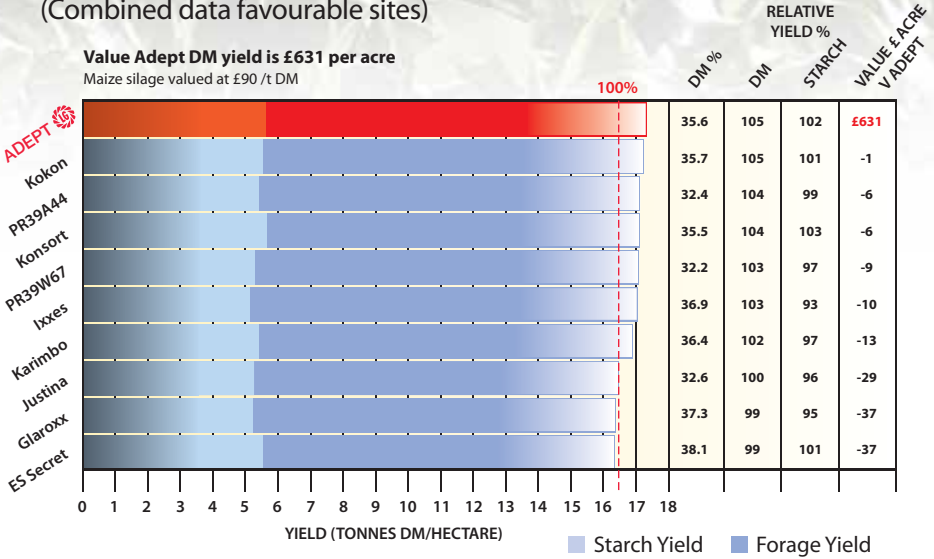

ADEPT

Ticks all the right boxes!

- ADEPT is early to harvest (Maturity Class 7) and suitable for growing on most sites
- With high dry matter yields (104% controls) ADEPT will provide good silage yields
- ADEPT has superb digestibility from both its high starch content and also its exceptional cell wall digestibility, making ADEPT one of the best varieties available

**MATURITY CLASS 7
EARLY**

**EARLY VIGOUR 7.3
VERY GOOD**

**STANDING POWER 8.3
EXCELLENT**

Dry matter yields

(NIAB favourable sites - 2010 list)

ME Yields

(NIAB favourable sites - 2010 list)

Limagrain & NIAB trials 2003 - 2008

(Combined data favourable sites)

Value Adept DM yield is £631 per acre

Maize silage valued at £90 /t DM

Starch yield

(NIAB favourable sites - 2010 list)

Adept starch yield is worth £430 per acre.

Starch valued at £170 /t DM (based on winter wheat at £100 per tonne).