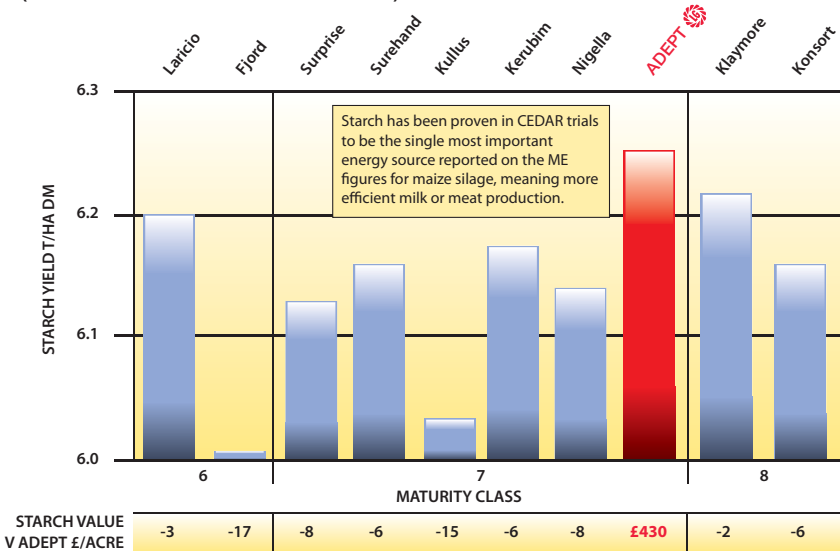

ADEPT

Ticks all the right boxes!

- ADEPT is early to harvest (Maturity Class 7) and suitable for growing on most sites
- With high dry matter yields (104% controls) ADEPT will provide good silage yields
- ADEPT has superb digestibility from both its high starch content and also its exceptional cell wall digestibility, making ADEPT one of the best varieties available

**MATURITY CLASS 7
EARLY**

**EARLY VIGOUR 7.3
VERY GOOD**

**STANDING POWER 8.3
EXCELLENT**

Dry matter yields

(NIAB favourable sites - 2010 list)

ME Yields

(NIAB favourable sites - 2010 list)

Limagrain & NIAB trials 2003 - 2008

(Combined data favourable sites)

Value Adept DM yield is £631 per acre

Maize silage valued at £90 /t DM

Starch yield

(NIAB favourable sites - 2010 list)

Adept starch yield is worth £430 per acre.

Starch valued at £170 /t DM (based on winter wheat at £100 per tonne).

Maize varieties don't always travel well - that's why we've developed the most suitable varieties specifically for UK farmers from Scotland to the South Coast at our breeding and test sites across the country. So it comes as no surprise that over one third of the maize grown in the UK is developed and bred by Limagrain UK - experience *our* knowledge.