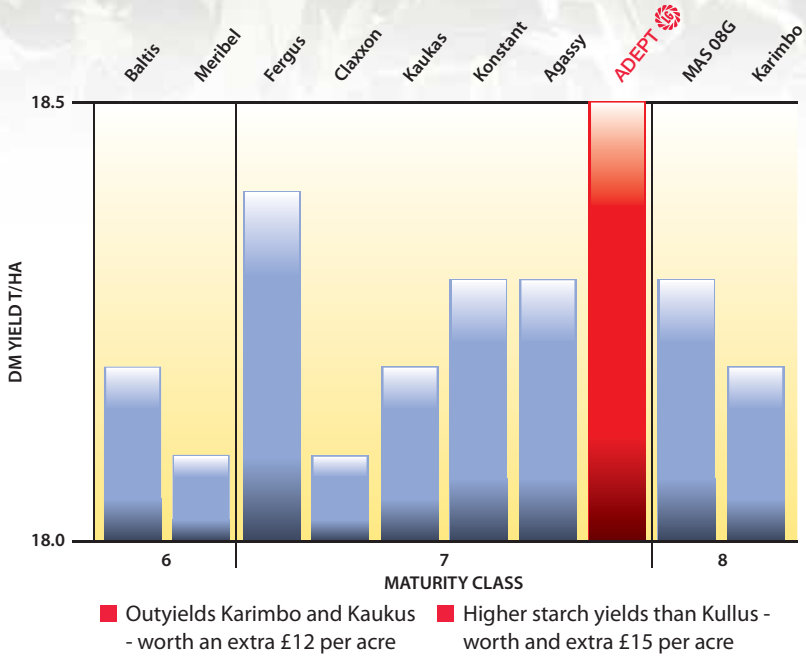

ADEPT

Ticks all the right boxes!

- ADEPT is early to harvest (Maturity Class 7) and suitable for growing on most sites
- With high dry matter yields (104% controls) ADEPT will provide good silage yields
- ADEPT has superb digestibility from both its high starch content and also its exceptional cell wall digestibility, making ADEPT one of the best varieties available

**MATURITY CLASS 7
EARLY**

**EARLY VIGOUR 7.3
VERY GOOD**

**STANDING POWER 8.3
EXCELLENT**

Dry matter yields

(NIAB favourable sites - 2010 list)

ME Yields

(NIAB favourable sites - 2010 list)

Limagrain & NIAB trials 2003 - 2008

(Combined data favourable sites)

Value Adept DM yield is £631 per acre

Maize silage valued at £90 /t DM

Starch yield

(NIAB favourable sites - 2010 list)

Adept starch yield is worth £430 per acre.

Starch valued at £170 /t DM (based on winter wheat at £100 per tonne).